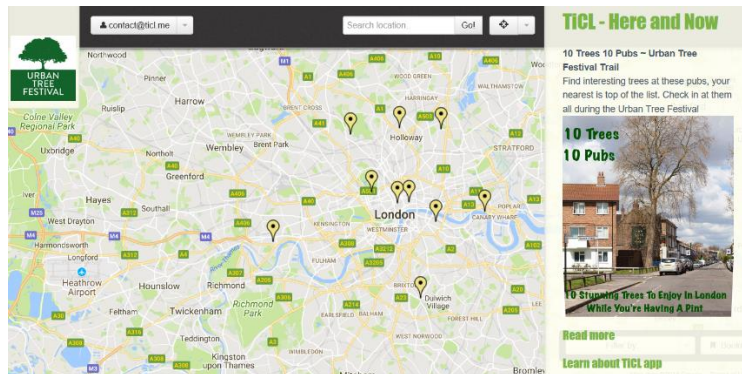

10 Trees 10 Pubs

Looking at trees can be thirsty work

... so we've created a trail of 10 interesting trees that each have a pub nearby (or should that be 10 pubs that have an interesting tree nearby?) Either way, TiCL App will point out your nearest.

As you visit each location 'Check-in' on TiCL App. The person who 'Checks-in' (no purchase necessary) at the most locations during the Urban Tree Festival (18th-20th May) will win a signed copy of Paul Wood's book London's Street Trees

***WIN ***

***WIN ***

(in the event of a tie the winner will be chosen at random from the people who Checked-In at the most tree/pubs). The winner will be notified at their TiCL account e.mail address